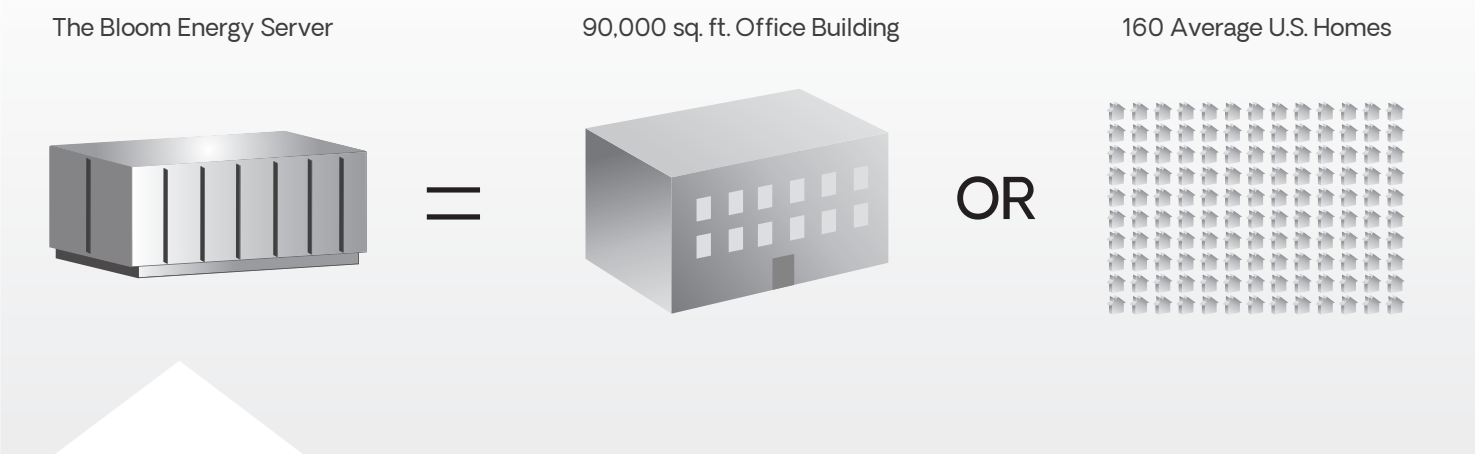

# How Bloom Energy Servers® Create Electricity

Each Bloom Energy Server, with a footprint of a parking space, provides 200-250 kW of power to customers.

## What's in the Bloom Energy Server?