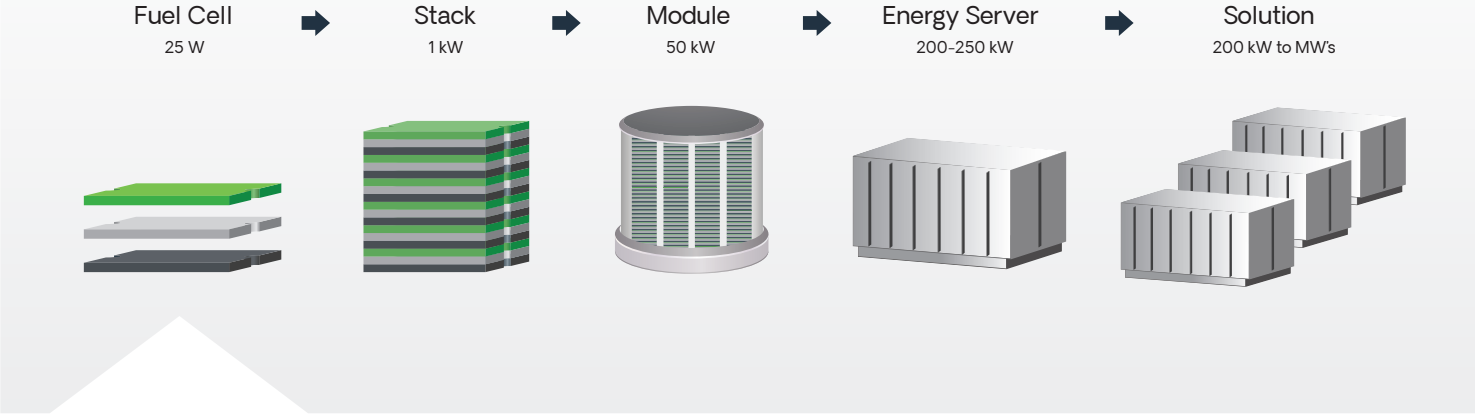

# How Bloom Energy Servers® Create Electricity

Each Bloom Energy Server, with a footprint of a parking space, provides 200-250 kW of power to customers.

## What's in the Bloom Energy Server?

## How Does the Bloom Energy Server Fuel Cell Work?